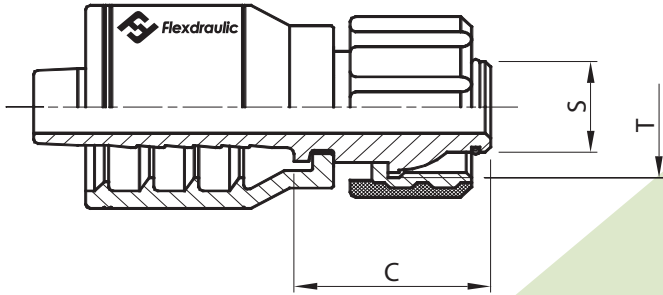

Pressure Washer

Pressure Washer Female Swivel - Type K

Part #	Hose I.D.		Metric Thread (T)	Cutoff (C)	S
	Inch	Size		Inch	Inch
A04-6PW	1/4"	-04	M22 X 1.5	1.22"	0.55"
A06-6PW	3/8"	-06	M22 X 1.5	1.22"	0.55"

One Piece Bite The Wire